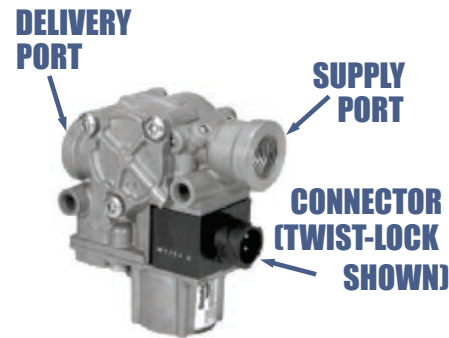

Bendix TRACTOR ABS

M-32™ AND M-32QR™ ABS MODULATORS

TYPE	PART NO.	SUPPLY PORT	DELIVERY PORT	CONNECTOR
M-32™	801665	½" NPT	½" NPT	12V TWIST-LOCK
M-32™	801666	½" NPT	½" NPT	12V THREADED
M-32™	801585	½" NPT	½" NPT	12V PACKARD
M-32™	801736	½" NPT	½" NPT	24V THREADED
M-32™	801737	½" NPT	½" NPT	24V THREADED
M-32QR™	801479	½" PTC	½" PTC	12V PACKARD
M-32QR™	801481	½" NPT	½" NPT	12V PACKARD
M-32QR™	801482	½" NPT	½" NPT	12V TWIST-LOCK
M-32QR™	801967	¾" NPT	½" NPT	12V TWIST-LOCK

NPT - NATIONAL PIPE THREAD / PTC - PUSH-TO-CONNECT

M-32QR™ MODULATOR

M-32™ MODULATOR

THREADED CONNECTOR

PACKARD CONNECTOR

TWIST-LOCK CONNECTOR

WS-20™ AND WS-24™ WHEEL SPEED SENSORS

Bendix® WS-24™ Wheel Speed Sensors

Clamping Sleeve
Pc. No. 801534
Included with all
WS-24™ Sensors

New universal clamping sleeves have a Dynamark symbol stamped as shown.
NOTE: Early WS-20™ clamping sleeves have "BW" in a diamond symbol stamped and cannot be used for WS-24™ sensors.