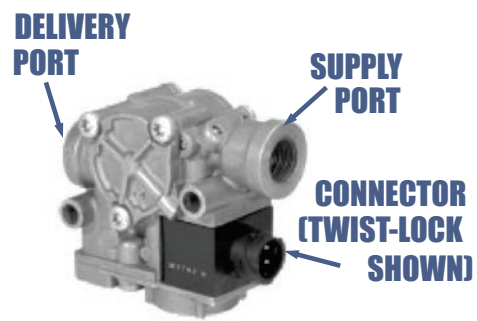

Bendix TRACTOR ABS

M-32™ AND M-32QR™ ABS MODULATORS

TYPE	PART NO.	SUPPLY PORT	DELIVERY PORT	CONNECTOR
M-32™	801665	½" NPT	½" NPT	12V TWIST-LOCK
M-32™	801666	½" NPT	½" NPT	12V THREADED
M-32™	801585	½" NPT	½" NPT	12V PACKARD
M-32™	801736	½" NPT	½" NPT	24V THREADED
M-32™	801737	½" NPT	½" NPT	24V THREADED
M-32QR™	801479	½" PTC	½" PTC	12V PACKARD
M-32QR™	801481	½" NPT	½" NPT	12V PACKARD
M-32QR™	801482	½" NPT	½" NPT	12V TWIST-LOCK
M-32QR™	801967	¾" NPT	½" NPT	12V TWIST-LOCK

NPT - NATIONAL PIPE THREAD / PTC - PUSH-TO-CONNECT

M-32QR™ MODULATOR

M-32™ MODULATOR

THREADED CONNECTOR

PACKARD CONNECTOR

TWIST-LOCK CONNECTOR

WS-20™ AND WS-24™ WHEEL SPEED SENSORS

Bendix® WS-24™ Wheel Speed Sensors

Clamping Sleeve
Pc. No. 801534
Included with all
WS-24™ Sensors

New universal clamping sleeves have a Dynamark symbol stamped as shown.
NOTE: Early WS-20™ clamping sleeves have "BW" in a diamond symbol stamped and cannot be used for WS-24™ sensors.