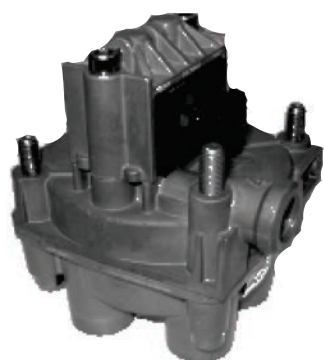

802936 - TABS-6™ 2S/1M AXLE KIT

(w/Trimac Install Sheet)

Kit includes:

- 801855 - Standard TABS-6™, 2S/1M Axle (1)
- 801997 - 5-pin power harness, 180" (1)
- 802052 - Sensor extension cable (2)
- 5015457 - TABS-6™ diagnostic label (1)
- SD-13-4767 - TABS-6™ Service Data Sheet (1)

802937 - TABS-6™ 2S/1M AXLE WITH R-12P KIT

(w/Trimac Install Sheet)

Kit includes:

- 801855 - Standard TABS-6™, 2S/1M Axle (1)
- 801997 - 5-pin power harness, 180" (1)
- 802052 - Sensor extension cable (2)
- 5015457 - TABS-6™ diagnostic label (1)
- SD-13-4767 - TABS-6™ Service Data Sheet (1)
- 065476 - R-12P, Pilot Relay Valve (1)

801855
TABS-6™ TRAILER
ABS MODULE (2S/1M)

801856
TABS-6™ TRAILER
ABS MODULE
(2S/2M, 4S/2M, 4S/3M)

801993
BR9235™ ABS
MODULATOR/RELAY VALVE

FOR BENDIX TECHNICAL SUPPORT CALL 1-800-AIRBRAKE
OR VISIT THE BENDIX WEBSITE AT WWW.BENDIX.COM