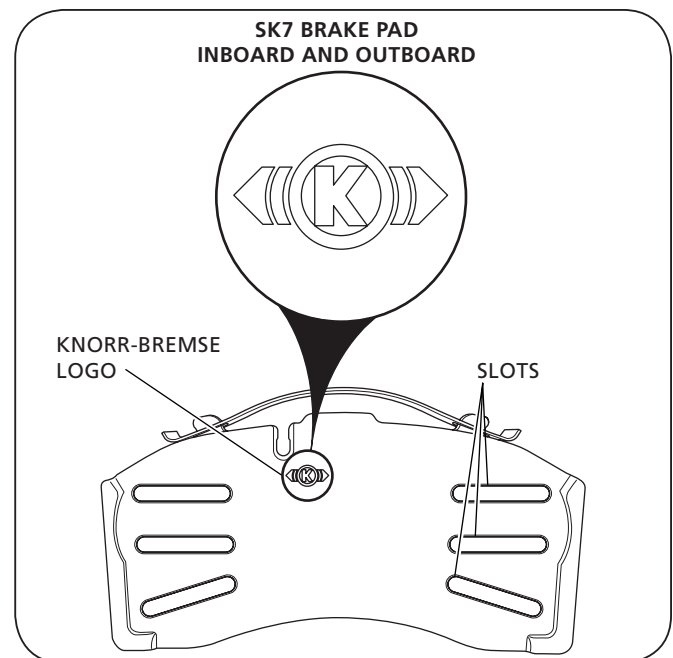

Figure 1

Figure 2

Holland

SK7 Calipers - Enter SK-7 into Counterpoint search

SK-7 LH COMP CALIPER (Driver)

SK-7 RH COMP CALIPER (Passenger)

SK7 Disc Pad - Enter SK-7 into Counterpoint search

SK-7 DISC PAD SET

### SAF-HOLLAND SBS 2220 K0 (ST7) Caliper

The SAF-HOLLAND SBS 2220 K0 has a smooth forward face of the caliper and SAF logo on the rear side (**Figure 3**).

The inner and outer brake pads for the SBS 2220 K0 are different in shape. The inner brake pad has two "circle X's" on the back side, while the outer brake pad has a relatively smooth back. There is also a notch on the pads to keep them from being installed in the wrong position (**Figure 4**).