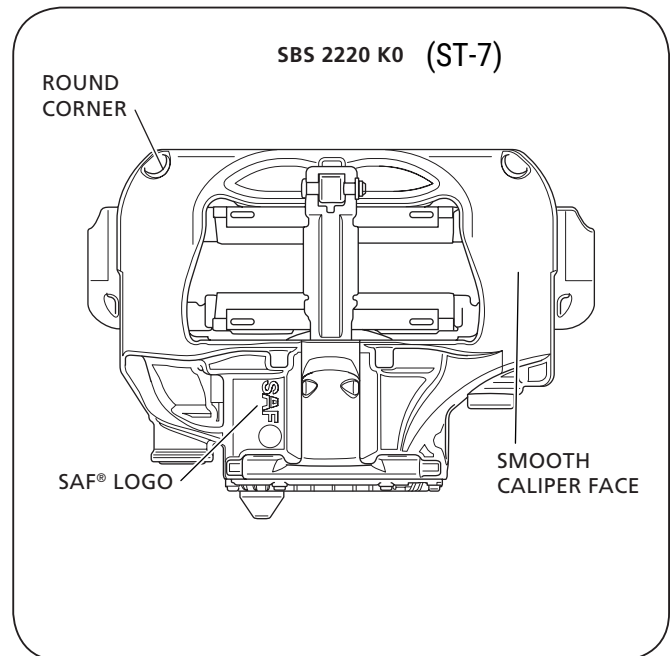

SAF-HOLLAND® Air disc Brake Caliper Identification

This service components including brake pads are NOT interchangeable between the Knorr S7 (SK7) Brake Caliper and the SAF SBS 2220 K0 (ST7) brake caliper

SAF-HOLLAND SBS 2220 K0 (ST7) Caliper

The SAF-HOLLAND SBS 2220 K0 has a smooth forward face of the caliper and SAF logo on the rear side (**Figure 3**).

The inner and outer brake pads for the SBS 2220 K0 are different in shape. The inner brake pad has two "circle X's" on the back side, while the outer brake pad has a relatively smooth back. There is also a notch on the pads to keep them from being installed in the wrong position (**Figure 4**).

For instructions on SBS 2220 K0 brake caliper inspection and repair, refer to XL-AS20032RM-en-US which can be found at www.safholland.com

Figure 3